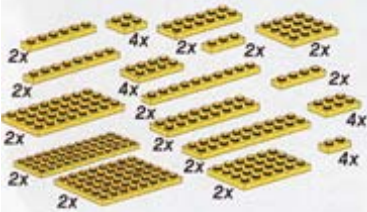

- #3453 Black
- #3455 White
- #3457 Red
- #3753 Brown

**2 x 4 Bricks**  
50 piece bag. \$6.99

- #3458 Black
- #3459 Light Grey
- #3460 White
- #3461 Green
- #3462 Red
- #3729 Dark Grey
- #3754 Brown

**2 x 8 Bricks**  
25 piece bag. \$8.99

## Plates

**#10012 Assorted Yellow Plates**  
42 piece bag. \$4.99

**Plates (2 stud rows)**  
56 piece bag. \$4.99

- #10056 White
- #10057 Black
- #10058 Red
- #10059 Green
- #10060 Grey

**Plates (1 stud row)**  
84 piece bag. \$4.99