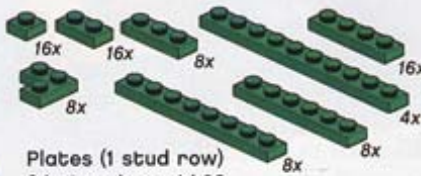

## Plates

**#10012 Assorted Yellow Plates**  
42 piece bag. \$4.99

**Plates (2 stud rows)**  
56 piece bag. \$4.99

- #10056 White
- #10057 Black
- #10058 Red
- #10059 Green
- #10060 Grey

**Plates (1 stud row)**  
84 piece bag. \$4.99

- #10061 Black
- #10062 Red
- #10063 Green
- #10064 Grey
- #10065 White

**1 x 6 Plates**  
50 piece bag. \$4.99

- #3486 Black
- #3487 White
- #3488 Red

**2 x 4 Plates**  
100 piece bag. \$8.99

- #3483 Black
- #3484 White
- #3485 Red