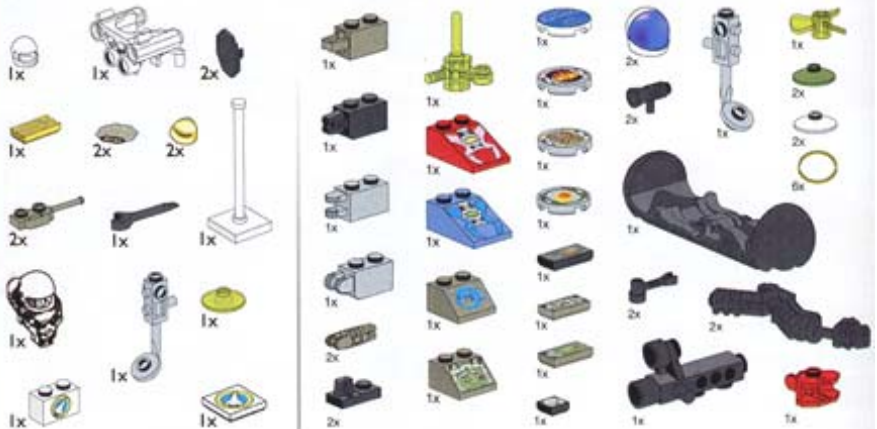

## NEW! Roof Tiles

**#10160 Black Ridge Roof Tiles**  
48 piece bag. \$5.99

**#10162 Red Ridge Roof Tiles**  
48 piece bag. \$5.99

**#10161 Black Roof Tiles**  
76 piece bag. \$5.99

**#10163 Red Roof Tiles**  
76 piece bag. \$5.99