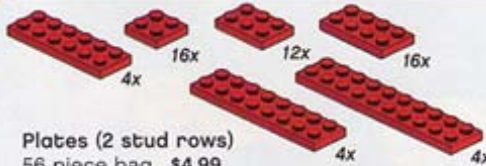

## Plates

**#10012 Assorted Yellow Plates**  
42 piece bag. \$4.99

**Plates (2 stud rows)**  
56 piece bag. \$4.99

- #10056 White
- #10057 Black
- #10058 Red
- #10059 Green
- #10060 Grey

**Plates (1 stud row)**  
84 piece bag. \$4.99