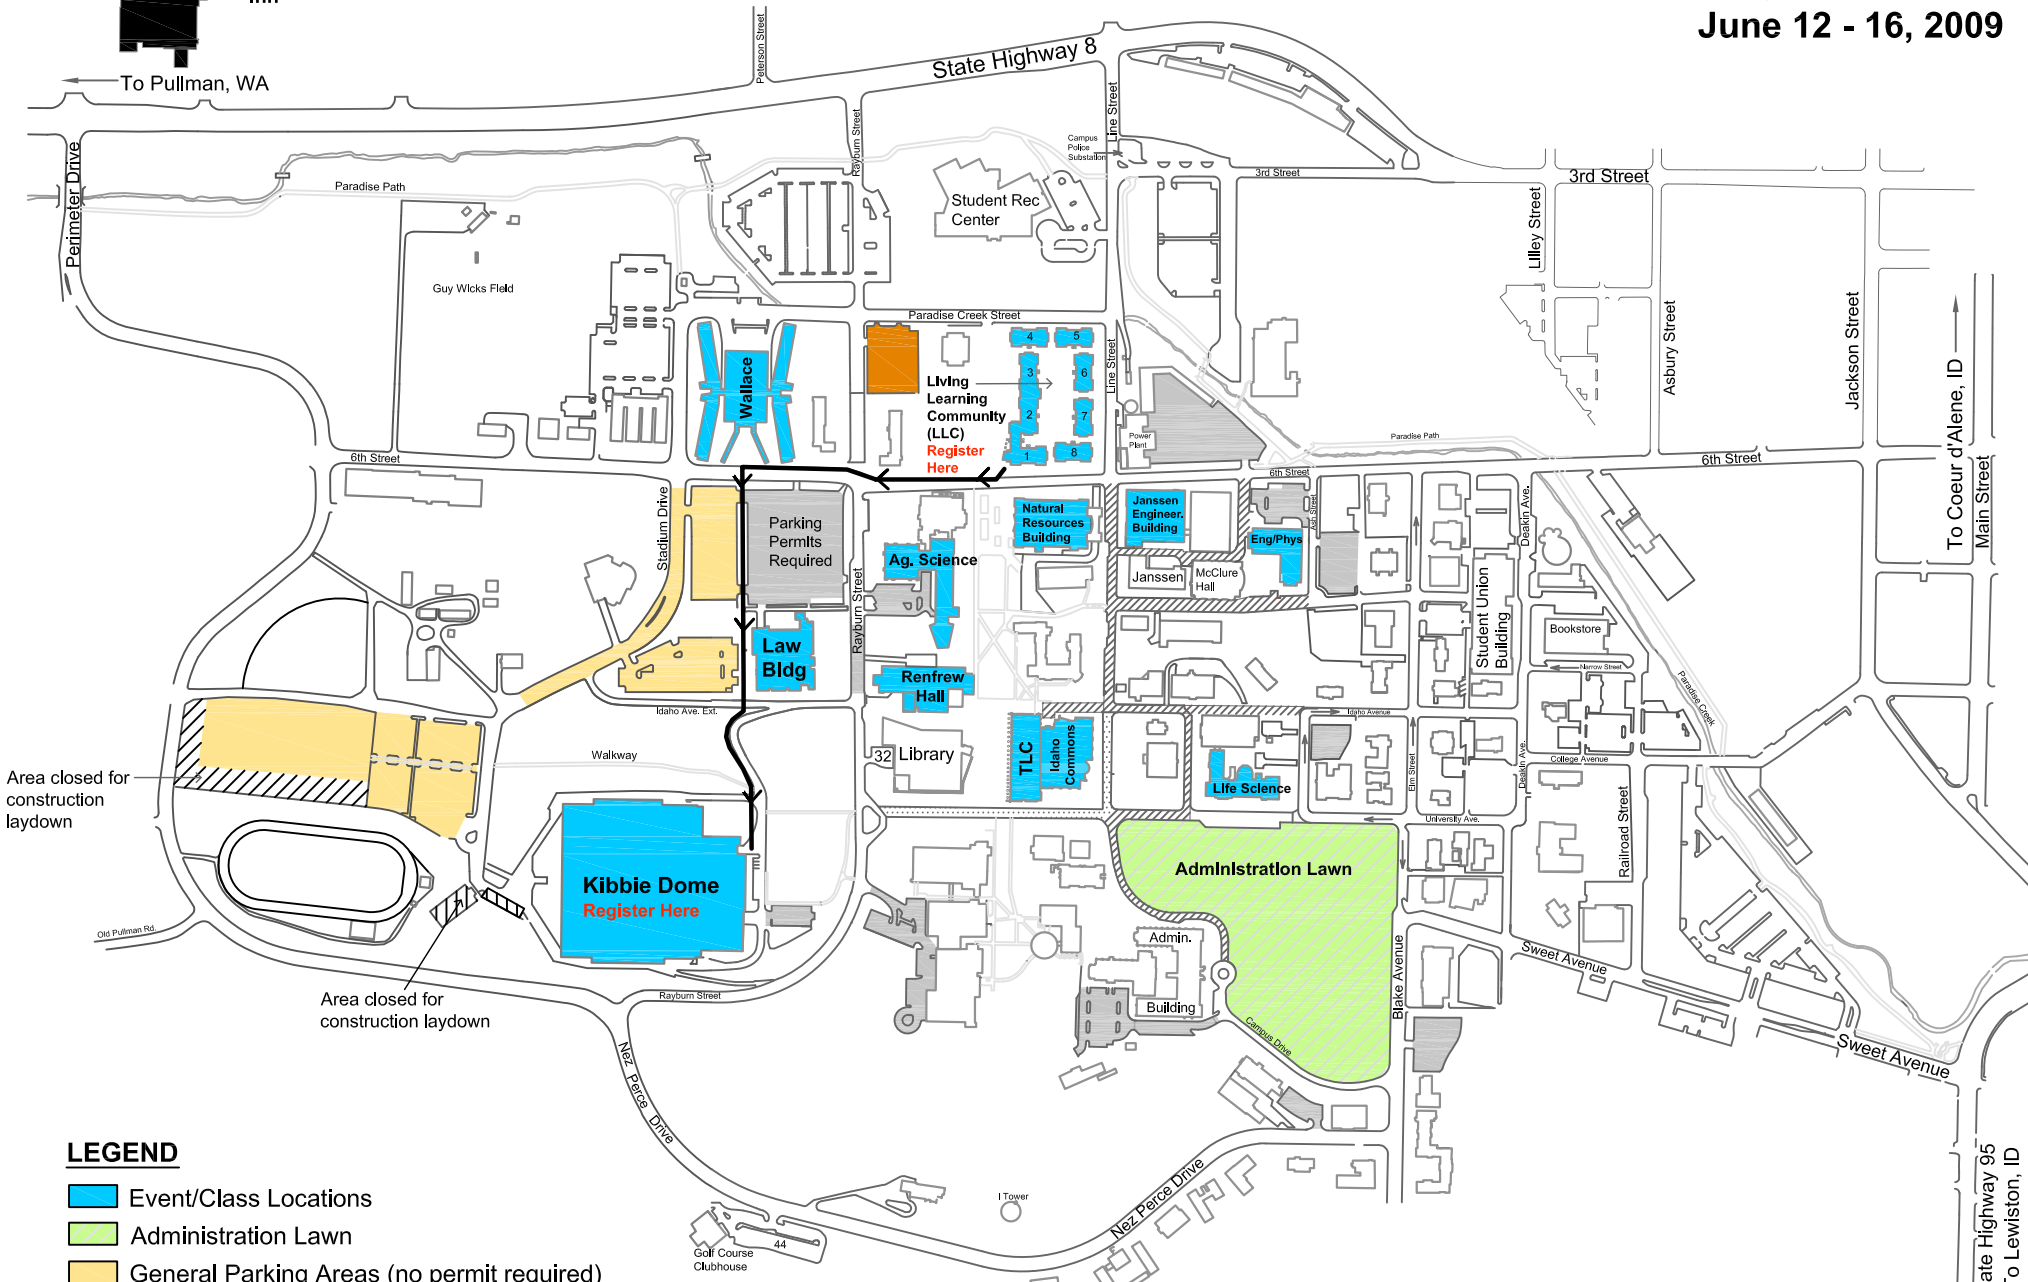

University Inn

University of Idaho

June 12 - 16, 2009

LEGEND

- Event/Class Locations
- Administration Lawn
- General Parking Areas (no permit required)
- Parking Permits are REQUIRED in these lots
- Overnight parking for those staying on campus (no permit required)
- Walking route to Kibbie Dome from LLC's

evolution2009
June 12-16 University of Idaho

To Pullman, WA

To Coeur d'Alene, ID
Main Street

To Lewiston, ID
State Highway 95